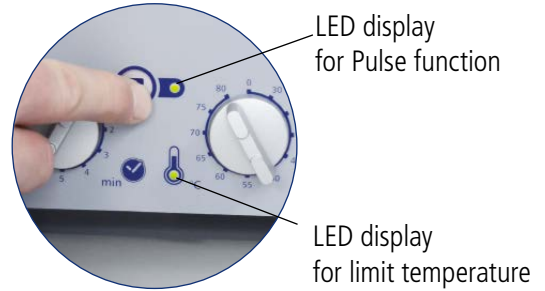

Elmasonic EASY

High performance ultrasonic cleaning devices with easy operation

The 9 Elmasonic EASY cleaning units are ready for typical lab applications like sample preparation as well as for lab cleaning tasks.

Furthermore the Elmasonic EASY units are covered by the "Elma Commitment to Quality" with 2 years warranty and replacement guarantee for the first year following date of purchase.

- Activatable function Pulse is suited to remove even tenacious contaminations and for sample preparation of hardly soluble substances in the laboratory.
- Integrated Sweep function for intensive ultrasonic cleaning