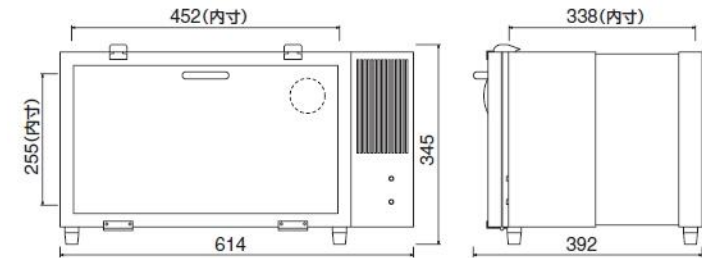

Pick Up **New** Products

Sanplatec **“DRY KEEPER”** (Desiccator) Series

■ Features

- This is a desiccator that removes moisture from the cabinet without maintenance.
- The auto type is always dehumidifying when the power is turned on.
- The non-auto type uses silica gel left in the cabinet for cost benefits.
- C-3BS type is a smoke type.
- The hygrometer is digital and removable.