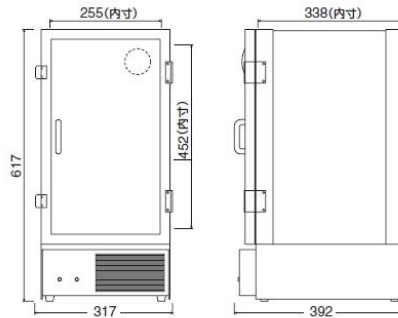

Pick Up **New** Products

Sanplatec **“DRY KEEPER”** (Desiccator) Series

■ Features

- This is a desiccator that removes moisture from the cabinet without maintenance.
- The auto type is always dehumidifying when the power is turned on.
- The non-auto type uses silica gel left in the cabinet for cost benefits.
- C-3BS type is a smoke type.
- The hygrometer is digital and removable.